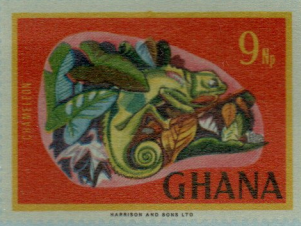

GHANA AÉROGRAMME – type 13 – multicoloured Chameleon
1977, vertical 3-panel format, no watermark,
with Christmas and New Year greeting added.

BY AIR MAIL

AÉROGRAMME
AIR LETTER

*Merry Christmas
and a
Happy New Year*
▲▲▲
**GHANA
1977-1978**

AN AIR LETTER SHOULD NOT CONTAIN ANY
ENCLOSURE; IF IT DOES IT WILL BE SURCHARGED
OR SENT BY ORDINARY MAIL

Sender's name and address