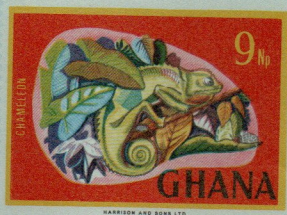

.....

.....

.....

AN AIR LETTER SHOULD NOT CONTAIN ANY
ENCLOSURE; IF IT DOES IT WILL BE SURCHARGED
OR SENT BY ORDINARY MAIL

.....

.....

Sender's name and address

GHANA AEROGRAMME – type 12 – multicoloured Chameleon
23/1/1975, vertical 3-panel format, no watermark,
with Christmas and New Year greeting added.

BY AIR MAIL

AÉROGRAMME
AIR LETTER

Merry Christmas
and a
Happy New Year

OR SENT BY ORDINARY MAIL
ENCLOSURE; IF IT DOES IT WILL BE SURCHARGED
AN AIR LETTER SHOULD NOT CONTAIN ANY

Sender's name and address

GHANA AÉROGRAMME – type 13 – multicoloured Chameleon
1977, vertical 3-panel format, no watermark,
with Christmas and New Year greeting added.